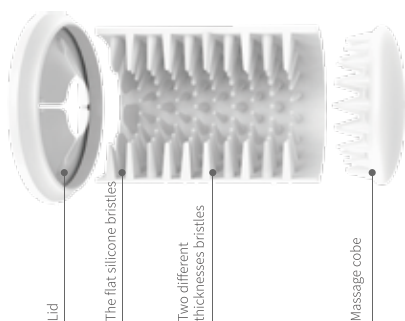

EVERCLEAN

PAW CLEANER AND MASSAGER

360° Deep Clean

Convenient To Use

Easy To Clean

Design For Disassembly

Cleaner Paws Bring The Better Life.

Try to release the true running nature of your dogs, and keep mess away from your home and car at the same time? PETKIT offers you the easiest paw cleaning solution with EVERCLEAN PAW CLEANER AND MASSAGER which designed base on the dog's paw physiological structure, to give your dog a gentle paw cleaning experience.

Deep Clean, Gentle Care

Place two different thicknesses of round-headed silicone bristles inside to offer a more comfortable paw cleaning experience. The detachable integrated design will satisfy all needs of paw cleaning.

Convenient To Use

The easy-to-grip tumbler body design is convenient to use. The pet owner can easily operate the EVERCLEAN PAW CLEANER AND MASSAGER in order to prevent mess.

Easy To Clean, Good For Health

Design For Disassembly

3D curved designed massage comb which places at the bottom of the cleaner can deep clean and massage the paw, can also be used as a bath brush or a massage comb independently.

Color	White
Size (mm)	S:95*95*126 M:105.5*105.5*150
Material	Silicone + ABS