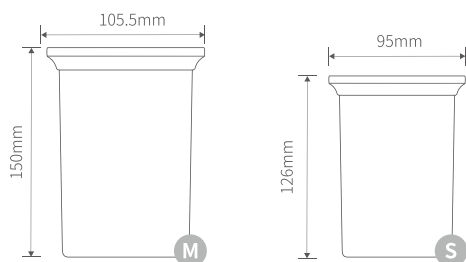

Design For Disassembly

3D curved designed massage comb which places at the bottom of the cleaner can deep clean and massage the paw, can also be used as a bath brush or a massage comb independently.

Color	White
Size (mm)	S:95*95*126 M:105.5*105.5*150
Material	Silicone + ABS